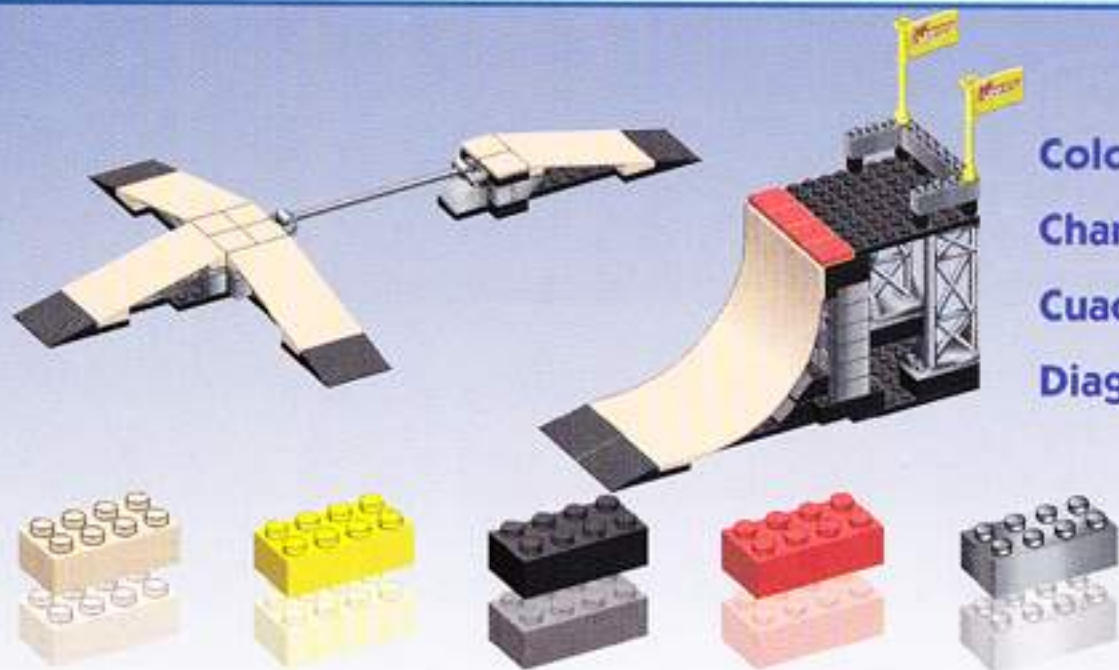

9161

Xtreme

SPORTS SKATEZONE™

MEGA BLOKS AGES/AÑOS
5+

! WARNING:
CHOKING HAZARD - Small parts.
Not for children under 3 years.

MEGA BLOKS .COM

Color chart.

Charte de couleurs.